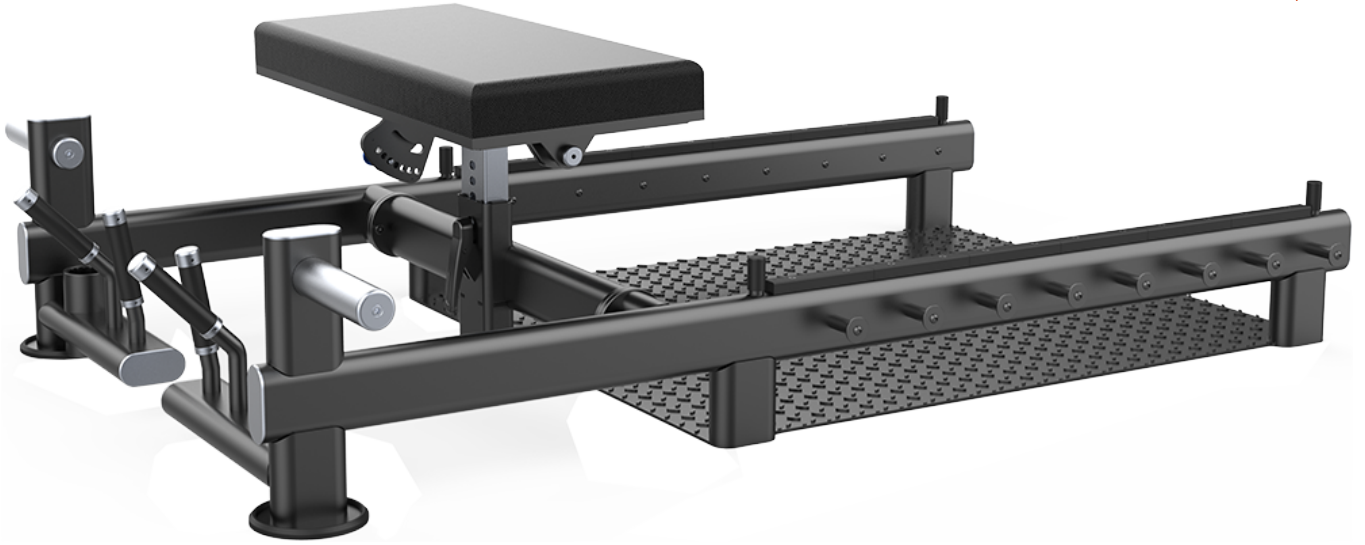

PRODUCT SPECIFICATIONS

CA 606 Glute Bridge Bench

Code: 45113

MRP : 98400.00

The Glute Bridge Bench is a multifunctional machine designed to provide a hassle-free way to perform effective free weight glute exercises.

COSCO
SPORTS | FITNESS

DESCRIPTION

Seat Colour :	Black
Seat Material :	High Density PU
Net Weight :	117 Kgs.
Assembly (LxWxH) :	1930 x 1400 x 515mm
Frame :	Black
Steel Thickness :	2.5mm
Steel Tubing :	50 x 100mm